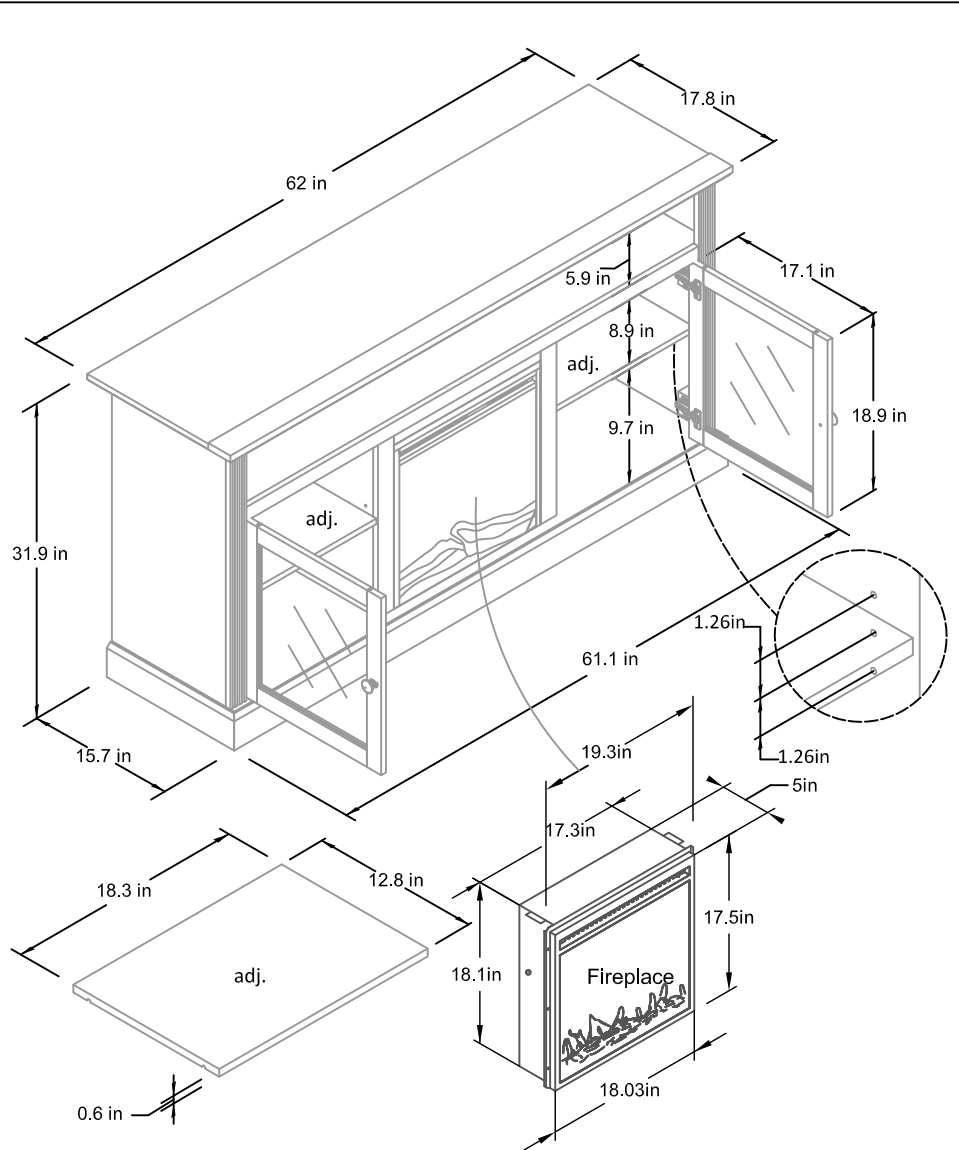

65" TV Stand & 65" Fireplace TV Stand

6509XXXCOM 3208XXXCOM

Wood Breakdown:

PB:79.7% MDF:12.2%

Total Storage:9.66cubic feet

Overall Product Size:

62"W x 17.8"D x 31.9"H

157.6cm W x 45.1cm D x 80.9cm H

65" TV Stand & 65" Fireplace TV Stand

6509XXXCOM 3208XXXCOM

Wood Breakdown:
 PB:79.7% MDF:12.2%
 Total Storage:7.23cubic feet

Overall Product Size:
 62"W x 17.8"D x 31.9"H
 157.6cm W x 45.1cm D x 80.9cm H

Maximum Weight Capacities
 Unit Weight:127.2 lbs (57.8 kg)