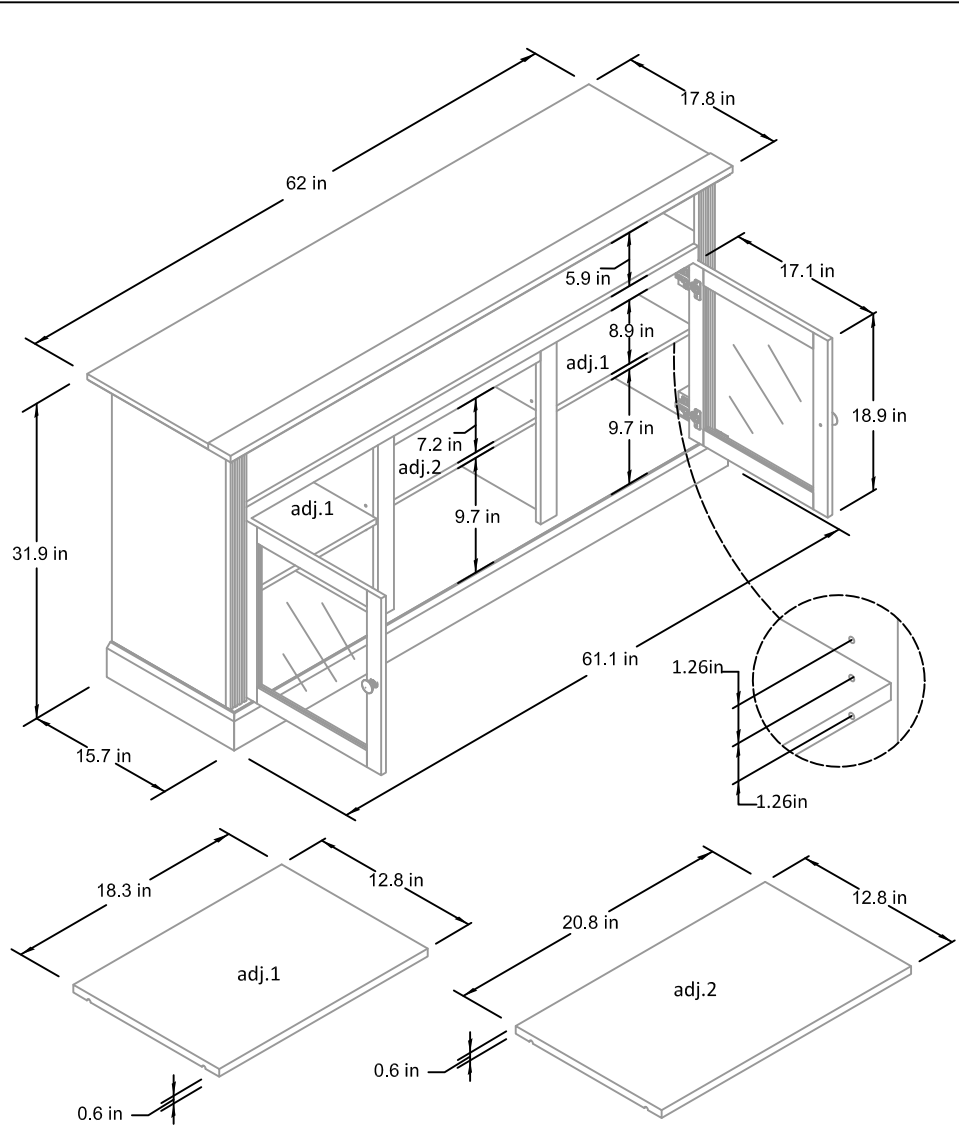

65" TV Stand & 65" Fireplace TV Stand

6509XXXCOM 3208XXXCOM

Wood Breakdown:

PB:79.7% MDF:12.2%

Total Storage:9.66cubic feet

Overall Product Size:

62"W x 17.8"D x 31.9"H

157.6cm W x 45.1cm D x 80.9cm H

65" TV Stand & 65" Fireplace TV Stand

6509XXXCOM 3208XXXCOM

Wood Breakdown:
 PB:79.7% MDF:12.2%
 Total Storage:7.23cubic feet

Overall Product Size:
 62"W x 17.8"D x 31.9"H
 157.6cm W x 45.1cm D x 80.9cm H

Maximum Weight Capacities
 Unit Weight:127.2 lbs (57.8 kg)