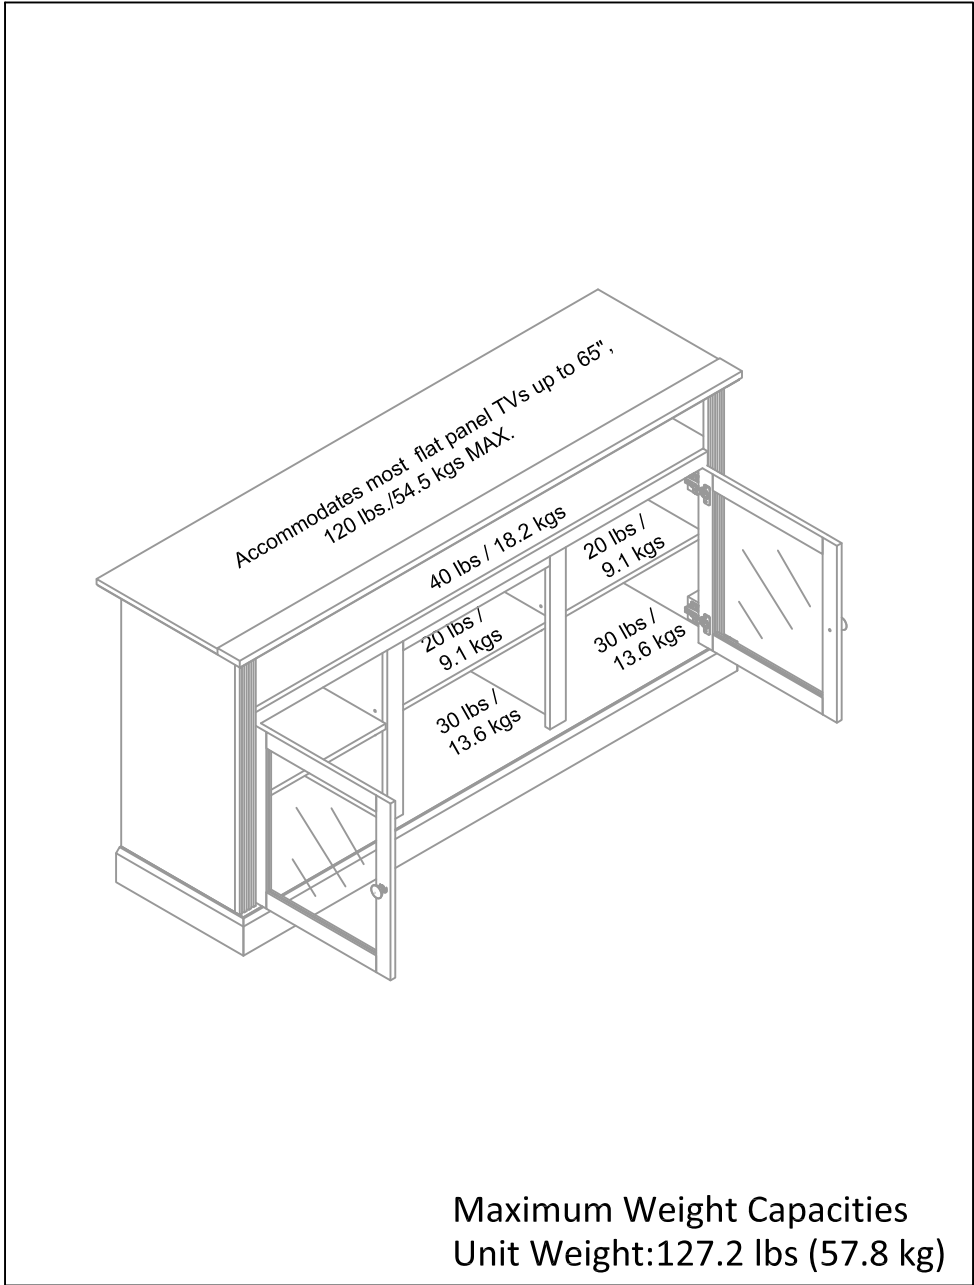

65" TV Stand & 65" Fireplace TV Stand

6509XXXCOM 3208XXXCOM

Wood Breakdown:

PB:79.7% MDF:12.2%

Total Storage:9.66cubic feet

Overall Product Size:

62"W x 17.8"D x 31.9"H

157.6cm W x 45.1cm D x 80.9cm H

65" TV Stand & 65" Fireplace TV Stand

6509XXXCOM 3208XXXCOM

Wood Breakdown:
 PB:79.7% MDF:12.2%
 Total Storage:7.23cubic feet

Overall Product Size:
 62"W x 17.8"D x 31.9"H
 157.6cm W x 45.1cm D x 80.9cm H

Maximum Weight Capacities
 Unit Weight:127.2 lbs (57.8 kg)