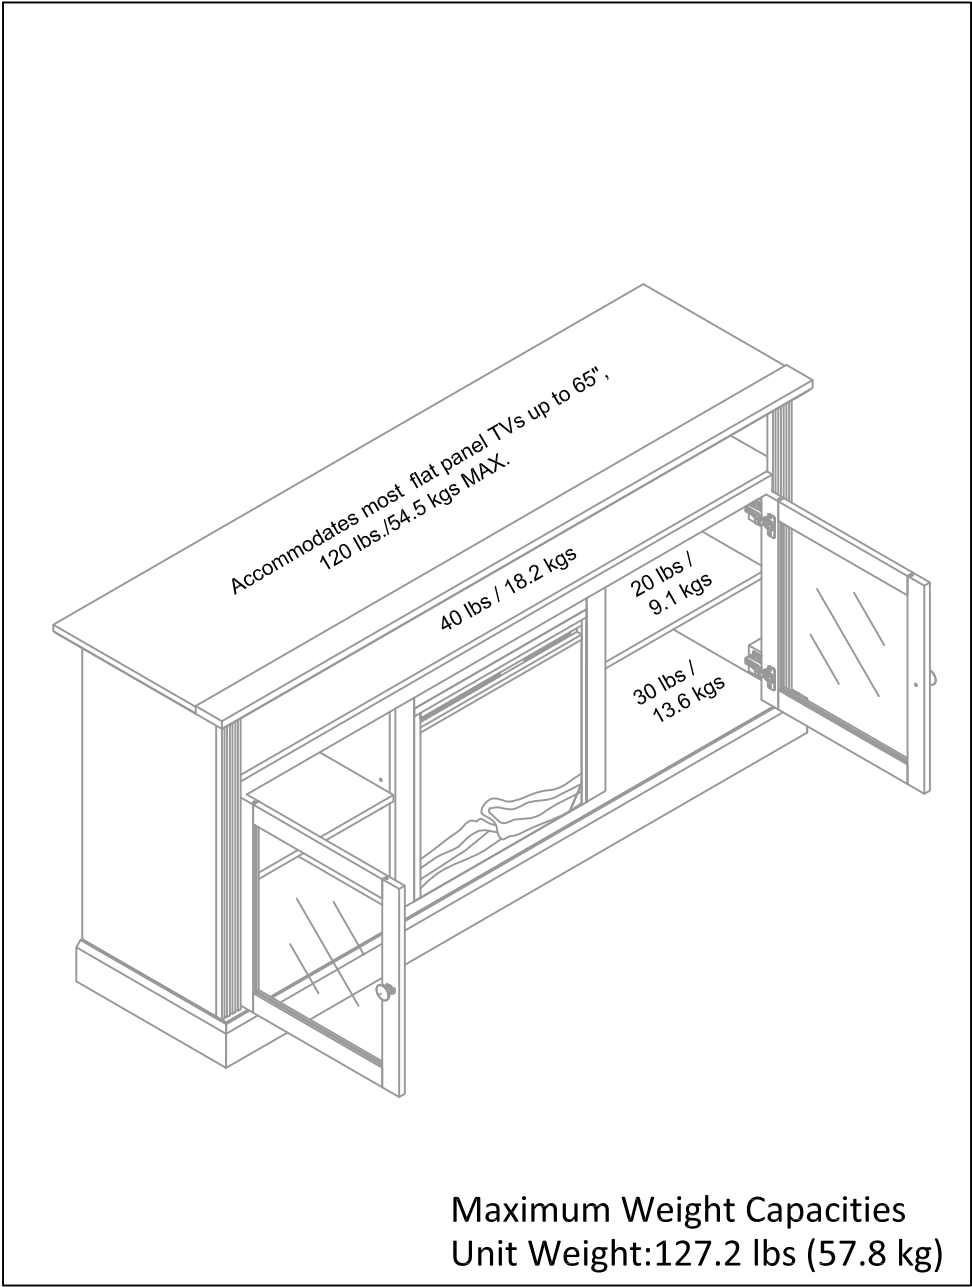

65" TV Stand & 65" Fireplace TV Stand

6509XXXCOM 3208XXXCOM

Wood Breakdown:

PB:79.7% MDF:12.2%

Total Storage:9.66cubic feet

Overall Product Size:

62"W x 17.8"D x 31.9"H

157.6cm W x 45.1cm D x 80.9cm H

65" TV Stand & 65" Fireplace TV Stand

6509XXXCOM 3208XXXCOM

Wood Breakdown:
 PB:79.7% MDF:12.2%
 Total Storage:7.23cubic feet

Overall Product Size:
 62"W x 17.8"D x 31.9"H
 157.6cm W x 45.1cm D x 80.9cm H

Maximum Weight Capacities
 Unit Weight:127.2 lbs (57.8 kg)